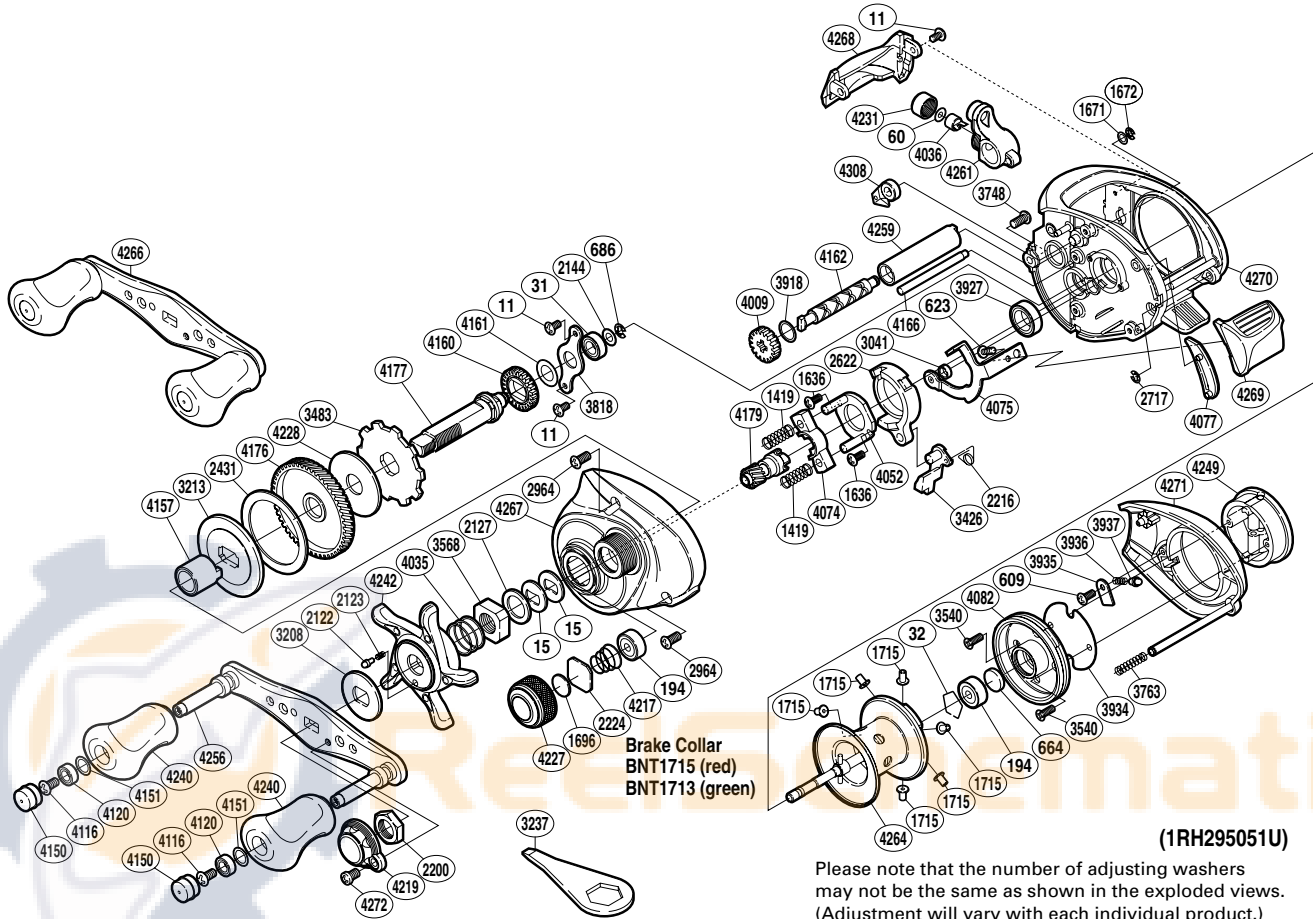

SHIMANO

CHRONARCH SA-RB

CH-51E

(1RH295051U)

Please note that the number of adjusting washers may not be the same as shown in the exploded views. (Adjustment will vary with each individual product.)

Part No.	Description	Part No.	Description	Part No.	Description
BNT0011	Screw	BNT3213	Key Washer	BNT4162	Worm Shaft
BNT0015	Drag Spring Washer	BNT3426	Clutch Pawl	BNT4166	Level Wind Guide
BNT0031	Ball Bearing	BNT3483	Anti-Reverse Ratchet	BNT4176	Drive Gear
BNT0032	Bearing Retainer	BNT3540	Screw	BNT4177	Drive Shaft
BNT0060	Spacer	BNT3568	Star Drag Nut	BNT4179	Pinion Gear
BNT0194	Ball Bearing	BNT3748	Screw	BNT4217	Spool Tension Spring
BNT0609	Screw	BNT3763	Side Plate Spring	BNT4219	Handle Retainer
BNT0623	Screw	BNT3818	Drive Shaft Retainer	BNT4227	Cast Control Cap
BNT0664	Spacer B	BNT3918	Washer	BNT4228	Drag Washer
BNT0686	E Lock	BNT3927	Ball Bearing	BNT4231	Pawl Cap
BNT1419	Yoke Spring	BNT3934	Brake Case Spacer	BNT4240	Handle Knob
BNT1636	Screw	BNT3935	Brake Spring Retainer	BNT4242	Star Drag
BNT1671	Washer	BNT3936	Click Spring	BNT4249	Turnkey Dial
BNT1672	E Lock	BNT3937	Click Pin	BNT4256	Handle Shank Assembly
BNT1696	Cast Control Spacer	BNT4009	Idle Gear	BNT4259	Level Wind Guard
BNT1715	Brake Collar (red)	BNT4035	Star Drag Spring	BNT4261	Line Guide
BNT2122	Click Pin	BNT4036	Line Guide Pawl	BNT4264	Spool Assembly
BNT2123	Click Spring	BNT4052	Clutch Cam Retainer	BNT4266	Handle Assembly
BNT2127	Star Drag Spacer	BNT4074	Yoke	BNT4267	Left Side Plate
BNT2144	Washer	BNT4075	Clutch Plate	BNT4268	Level Wind Protector
BNT2200	Handle Nut	BNT4077	Clutch Bar Guide	BNT4269	Quick-Fire II Clutch Bar
BNT2216	Clutch Pawl Spring	BNT4082	Brake Case	BNT4270	One-Piece Frame
BNT2224	Spool Tension Spacer	BNT4116	Screw	BNT4271	Right Side Plate
BNT2431	Drag Washer	BNT4120	Ball Bearing	BNT4272	Screw
BNT2622	Clutch Cam	BNT4150	Handle Knob Seal	BNT4308	Anti-Reverse Pawl
BNT2717	E Lock	BNT4151	Washer		
BNT2964	Screw	BNT4157	Roller Clutch Inner Tube		
BNT3041	Clutch Plate Shaft Support	BNT4160	Idle Gear	BNT1713	Brake Collar (green) (accessory)
BNT3208	Star Drag Click Plate	BNT4161	Washer	BNT3237	Wrench (accessory)